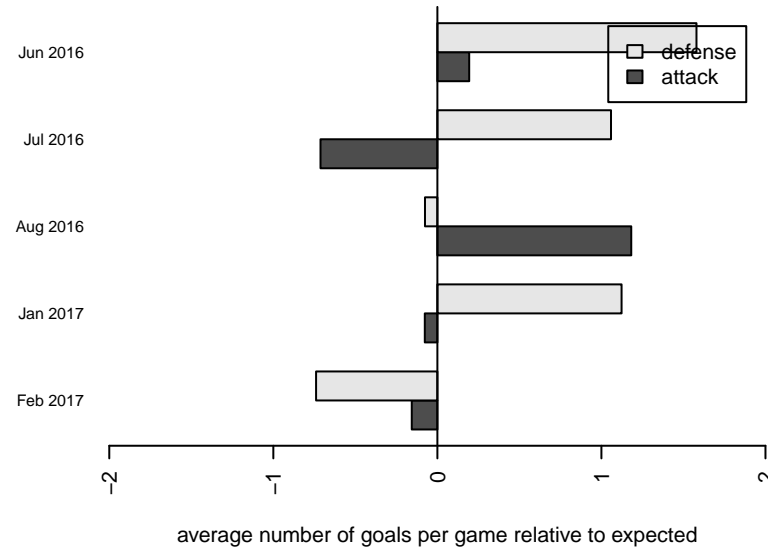

Pacific FC Blue G01

Pacific FC
 Battleground, WA
 G01 total strength=1327
 attack=7.55 defense=5.12
 spr league = Win OYS G01 Div 1 Red

alt names used:
 Pacific FC Blue G01
 Pacific FC 01 Blue

Venues played:
 2016 Clash At the Border Gold/Silver U16
 2016 Seattle United Cup GU16 Gold
 2016 Bend Premier Cup Meghan Klingenberg (
 2016 PacNW Winter Classic Premier II U16
 2016 Win OYS G01 Division 1 Red
 2016 WYS Presidents Cup G01 Division 2

**attack and defense variance (black dot)
relative to other teams
and top 10 in region**

**attack and defense rating
relative to others at age
and all opponents in last 13 months**

**attack and defense rating
relative to others at age
and all opponents in last 13 months**

Performance relative to 13 month average

Performance relative to 13 month average

Distribution of opponents
 Red = Lose zone, Blue = Win zone, Green = Even
 Black line separates win/lose zones

lot. A=Neither has attack advantage, B=Opponent has both attack and defense advantage, C=Opponent has both attack and defense disadvantage, D=Both have