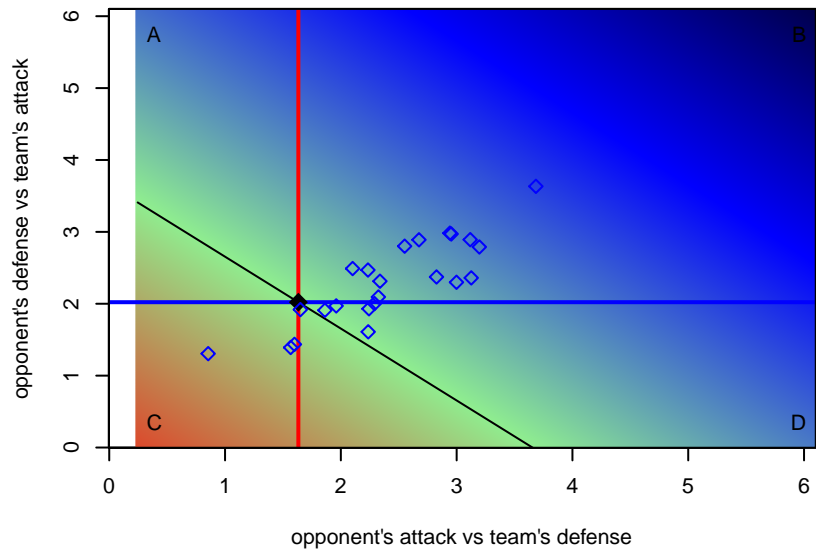

Pacific FC Blue G01

Pacific FC
 Battleground, WA
 G01 total strength=1327
 attack=7.55 defense=5.12
 spr league = Win OYS G01 Div 1 Red

alt names used:
 Pacific FC Blue G01
 Pacific FC 01 Blue

Venues played:
 2016 Clash At the Border Gold/Silver U16
 2016 Seattle United Cup GU16 Gold
 2016 Bend Premier Cup Meghan Klingenberg (
 2016 PacNW Winter Classic Premier II U16
 2016 Win OYS G01 Division 1 Red
 2016 WYS Presidents Cup G01 Division 2

**attack and defense variance (black dot)
relative to other teams
and top 10 in region**

**attack and defense rating
relative to others at age
and all opponents in last 13 months**

**attack and defense rating
relative to others at age
and all opponents in last 13 months**

Performance relative to 13 month average

Performance relative to 13 month average

Distribution of opponents
 Red = Lose zone, Blue = Win zone, Green = Even
 Black line separates win/lose zones

lot. A=Neither has attack advantage, B=Opponent has both attack and defense advantage, C=Opponent has both attack and defense disadvantage, D=Both have