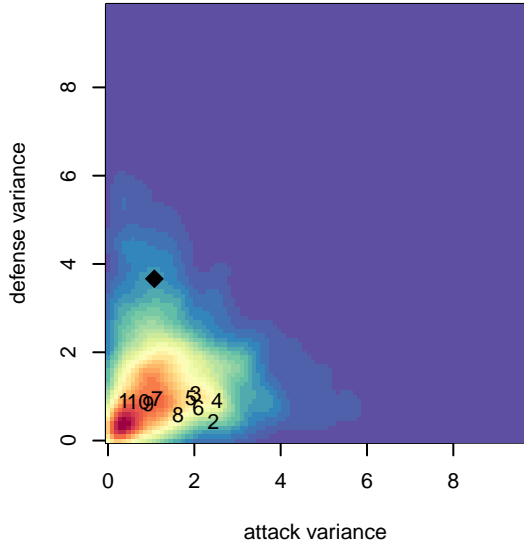

Pacific FC Blue G01

Pacific FC
 Battleground, WA
 G01 total strength=1327
 attack=7.55 defense=5.12
 spr league = Win OYS G01 Div 1 Red

alt names used:
 Pacific FC Blue G01
 Pacific FC 01 Blue

Venues played:
 2016 Clash At the Border Gold/Silver U16
 2016 Seattle United Cup GU16 Gold
 2016 Bend Premier Cup Meghan Klingenberg (
 2016 PacNW Winter Classic Premier II U16
 2016 Win OYS G01 Division 1 Red
 2016 WYS Presidents Cup G01 Division 2

**attack and defense variance (black dot)
relative to other teams
and top 10 in region**

**attack and defense rating
relative to others at age
and all opponents in last 13 months**

**attack and defense rating
relative to others at age
and all opponents in last 13 months**

Performance relative to 13 month average

Performance relative to 13 month average

Distribution of opponents
 Red = Lose zone, Blue = Win zone, Green = Even
 Black line separates win/lose zones

lot. A=Neither has attack advantage, B=Opponent has both attack and defense advantage, C=Opponent has both attack and defense disadvantage, D=Both have