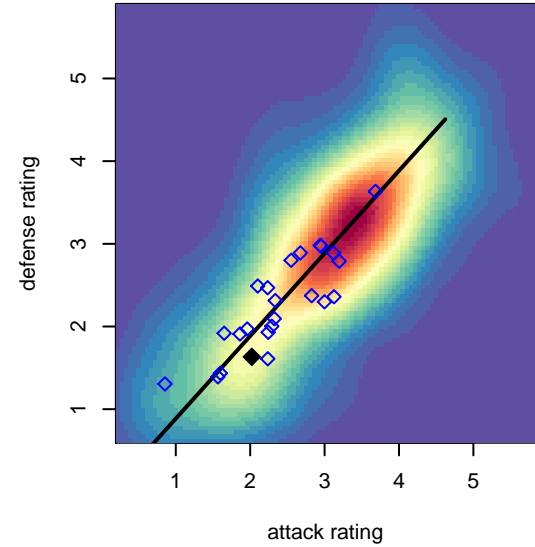

Pacific FC Blue G01

Pacific FC
 Battleground, WA
 G01 total strength=1327
 attack=7.55 defense=5.12
 spr league = Win OYS G01 Div 1 Red

alt names used:
 Pacific FC Blue G01
 Pacific FC 01 Blue

Venues played:
 2016 Clash At the Border Gold/Silver U16
 2016 Seattle United Cup GU16 Gold
 2016 Bend Premier Cup Meghan Klingenberg (
 2016 PacNW Winter Classic Premier II U16
 2016 Win OYS G01 Division 1 Red
 2016 WYS Presidents Cup G01 Division 2

**attack and defense variance (black dot)
relative to other teams
and top 10 in region**

**attack and defense rating
relative to others at age
and all opponents in last 13 months**

**attack and defense rating
relative to others at age
and all opponents in last 13 months**

Performance relative to 13 month average

Performance relative to 13 month average

Distribution of opponents
 Red = Lose zone, Blue = Win zone, Green = Even
 Black line separates win/lose zones

lot. A=Neither has attack advantage, B=Opponent has both attack and defense advantage, C=Opponent has both attack and defense disadvantage, D=Both have