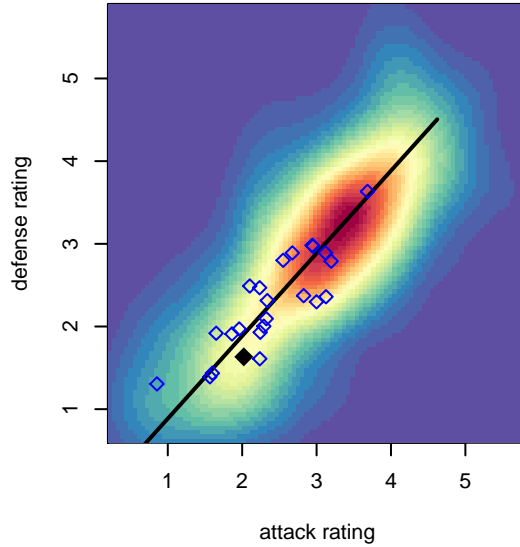

Pacific FC Blue G01

Pacific FC
 Battleground, WA
 G01 total strength=1327
 attack=7.55 defense=5.12
 spr league = Win OYS G01 Div 1 Red

alt names used:
 Pacific FC Blue G01
 Pacific FC 01 Blue

Venues played:
 2016 Clash At the Border Gold/Silver U16
 2016 Seattle United Cup GU16 Gold
 2016 Bend Premier Cup Meghan Klingenberg (
 2016 PacNW Winter Classic Premier II U16
 2016 Win OYS G01 Division 1 Red
 2016 WYS Presidents Cup G01 Division 2

**attack and defense variance (black dot)
relative to other teams
and top 10 in region**

**attack and defense rating
relative to others at age
and all opponents in last 13 months**

**attack and defense rating
relative to others at age
and all opponents in last 13 months**

Performance relative to 13 month average

Performance relative to 13 month average

Distribution of opponents
 Red = Lose zone, Blue = Win zone, Green = Even
 Black line separates win/lose zones

lot. A=Neither has attack advantage, B=Opponent has both attack and defense advantage, C=Opponent has both attack and defense disadvantage, D=Both have