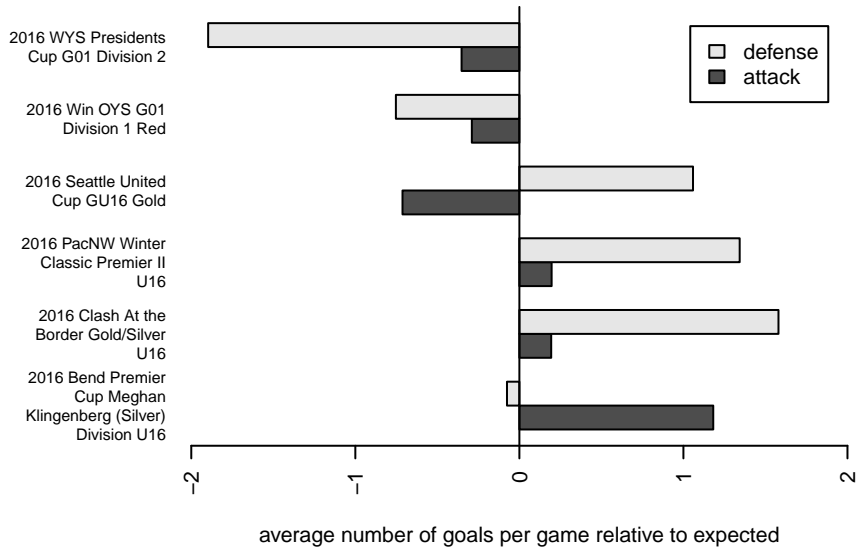

Pacific FC Blue G01

Pacific FC
 Battleground, WA
 G01 total strength=1327
 attack=7.55 defense=5.12
 spr league = Win OYS G01 Div 1 Red

alt names used:
 Pacific FC Blue G01
 Pacific FC 01 Blue

Venues played:
 2016 Clash At the Border Gold/Silver U16
 2016 Seattle United Cup GU16 Gold
 2016 Bend Premier Cup Meghan Klingenberg (
 2016 PacNW Winter Classic Premier II U16
 2016 Win OYS G01 Division 1 Red
 2016 WYS Presidents Cup G01 Division 2

**attack and defense variance (black dot)
relative to other teams
and top 10 in region**

**attack and defense rating
relative to others at age
and all opponents in last 13 months**

**attack and defense rating
relative to others at age
and all opponents in last 13 months**

Performance relative to 13 month average

Performance relative to 13 month average

Distribution of opponents
 Red = Lose zone, Blue = Win zone, Green = Even
 Black line separates win/lose zones

lot. A=Neither has attack advantage, B=Opponent has both attack and defense advantage, C=Opponent has both attack and defense disadvantage, D=Both have