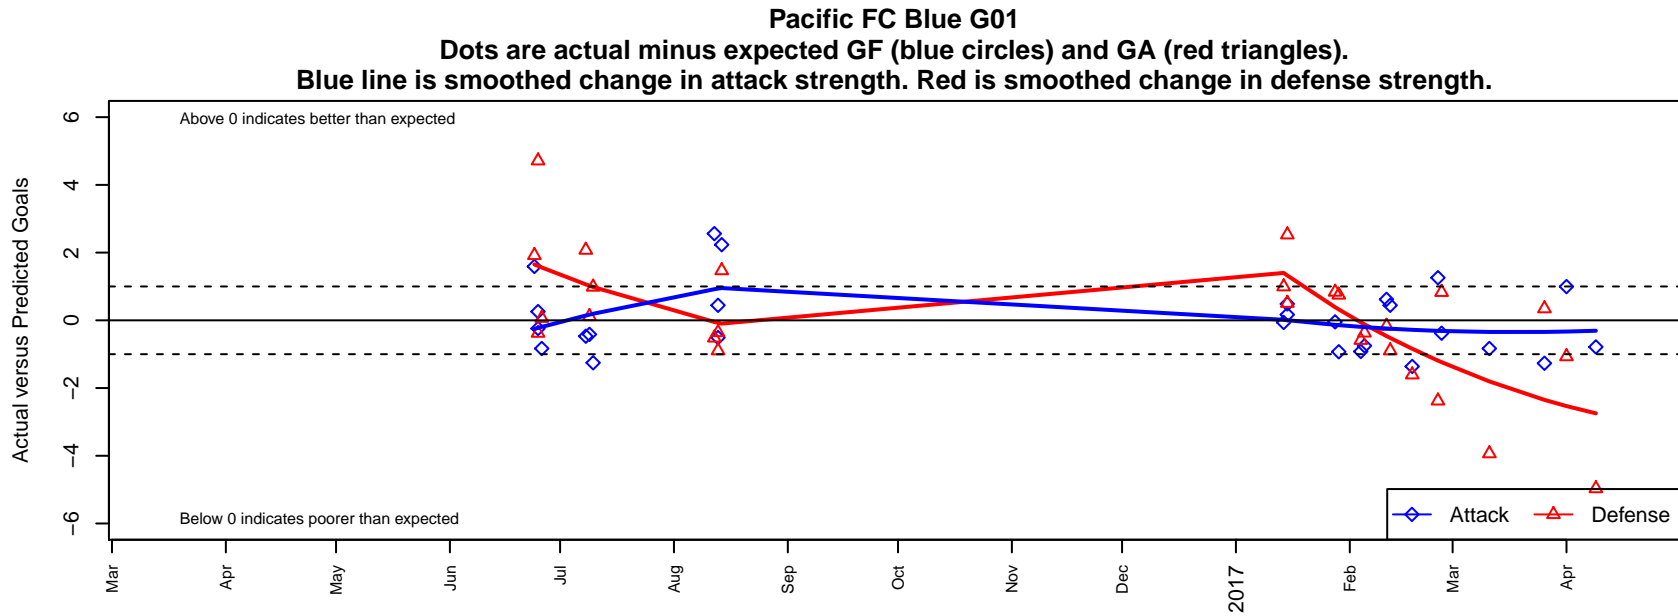

Pacific FC Blue G01

Pacific FC
 Battleground, WA
 G01 total strength=1327
 attack=7.55 defense=5.12
 spr league = Win OYS G01 Div 1 Red

alt names used:
 Pacific FC Blue G01
 Pacific FC 01 Blue

Venues played:
 2016 Clash At the Border Gold/Silver U16
 2016 Seattle United Cup GU16 Gold
 2016 Bend Premier Cup Meghan Klingenberg (
 2016 PacNW Winter Classic Premier II U16
 2016 Win OYS G01 Division 1 Red
 2016 WYS Presidents Cup G01 Division 2

**attack and defense variance (black dot)
relative to other teams
and top 10 in region**

**attack and defense rating
relative to others at age
and all opponents in last 13 months**

**attack and defense rating
relative to others at age
and all opponents in last 13 months**

Performance relative to 13 month average

Performance relative to 13 month average

Distribution of opponents
 Red = Lose zone, Blue = Win zone, Green = Even
 Black line separates win/lose zones

lot. A=Neither has attack advantage, B=Opponent has both attack and defense advantage, C=Opponent has both attack and defense disadvantage, D=Both have